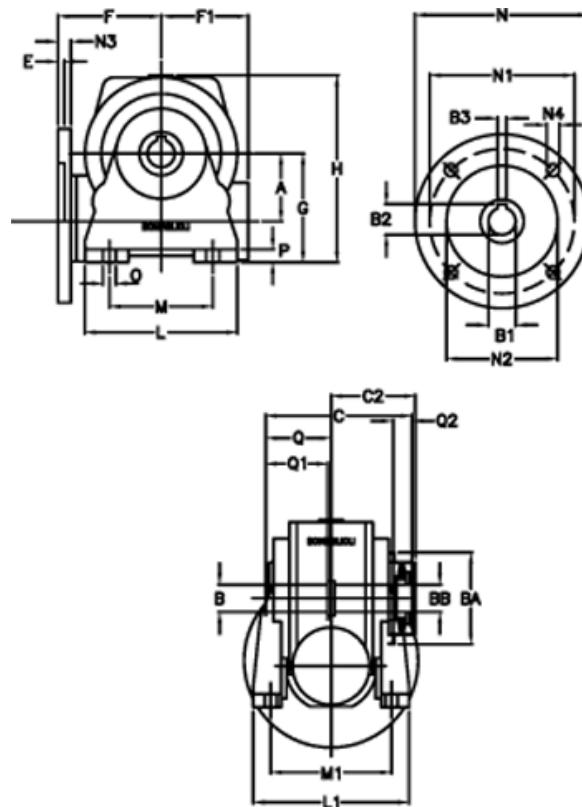

Data Sheet

Article number: 390204900712816

Description: Worm Gear with Torque Limiter
VF 49-L1-N-7 P71B14

Measures

a = 49.50	C2 = 63,5	L1 = 124	O = 8.5
B = 25	Description = VF 49N-xx-71B14	m = 63	P = 12
B1 E7 = 14	E = 3.0	M1 = 98.5	Q = 51.0
B2 = 16.3	F = 70	N = 105	Q1 = 41
B3 H9 = 5	F1 = 63	N1 = 85	Q2 = 15
BA = 63	g = 82	N2 = 70	
BB H7 = 14	H = 138.0	N3 = 10.5	
C = 105	L = 110	N4 = 6,5	